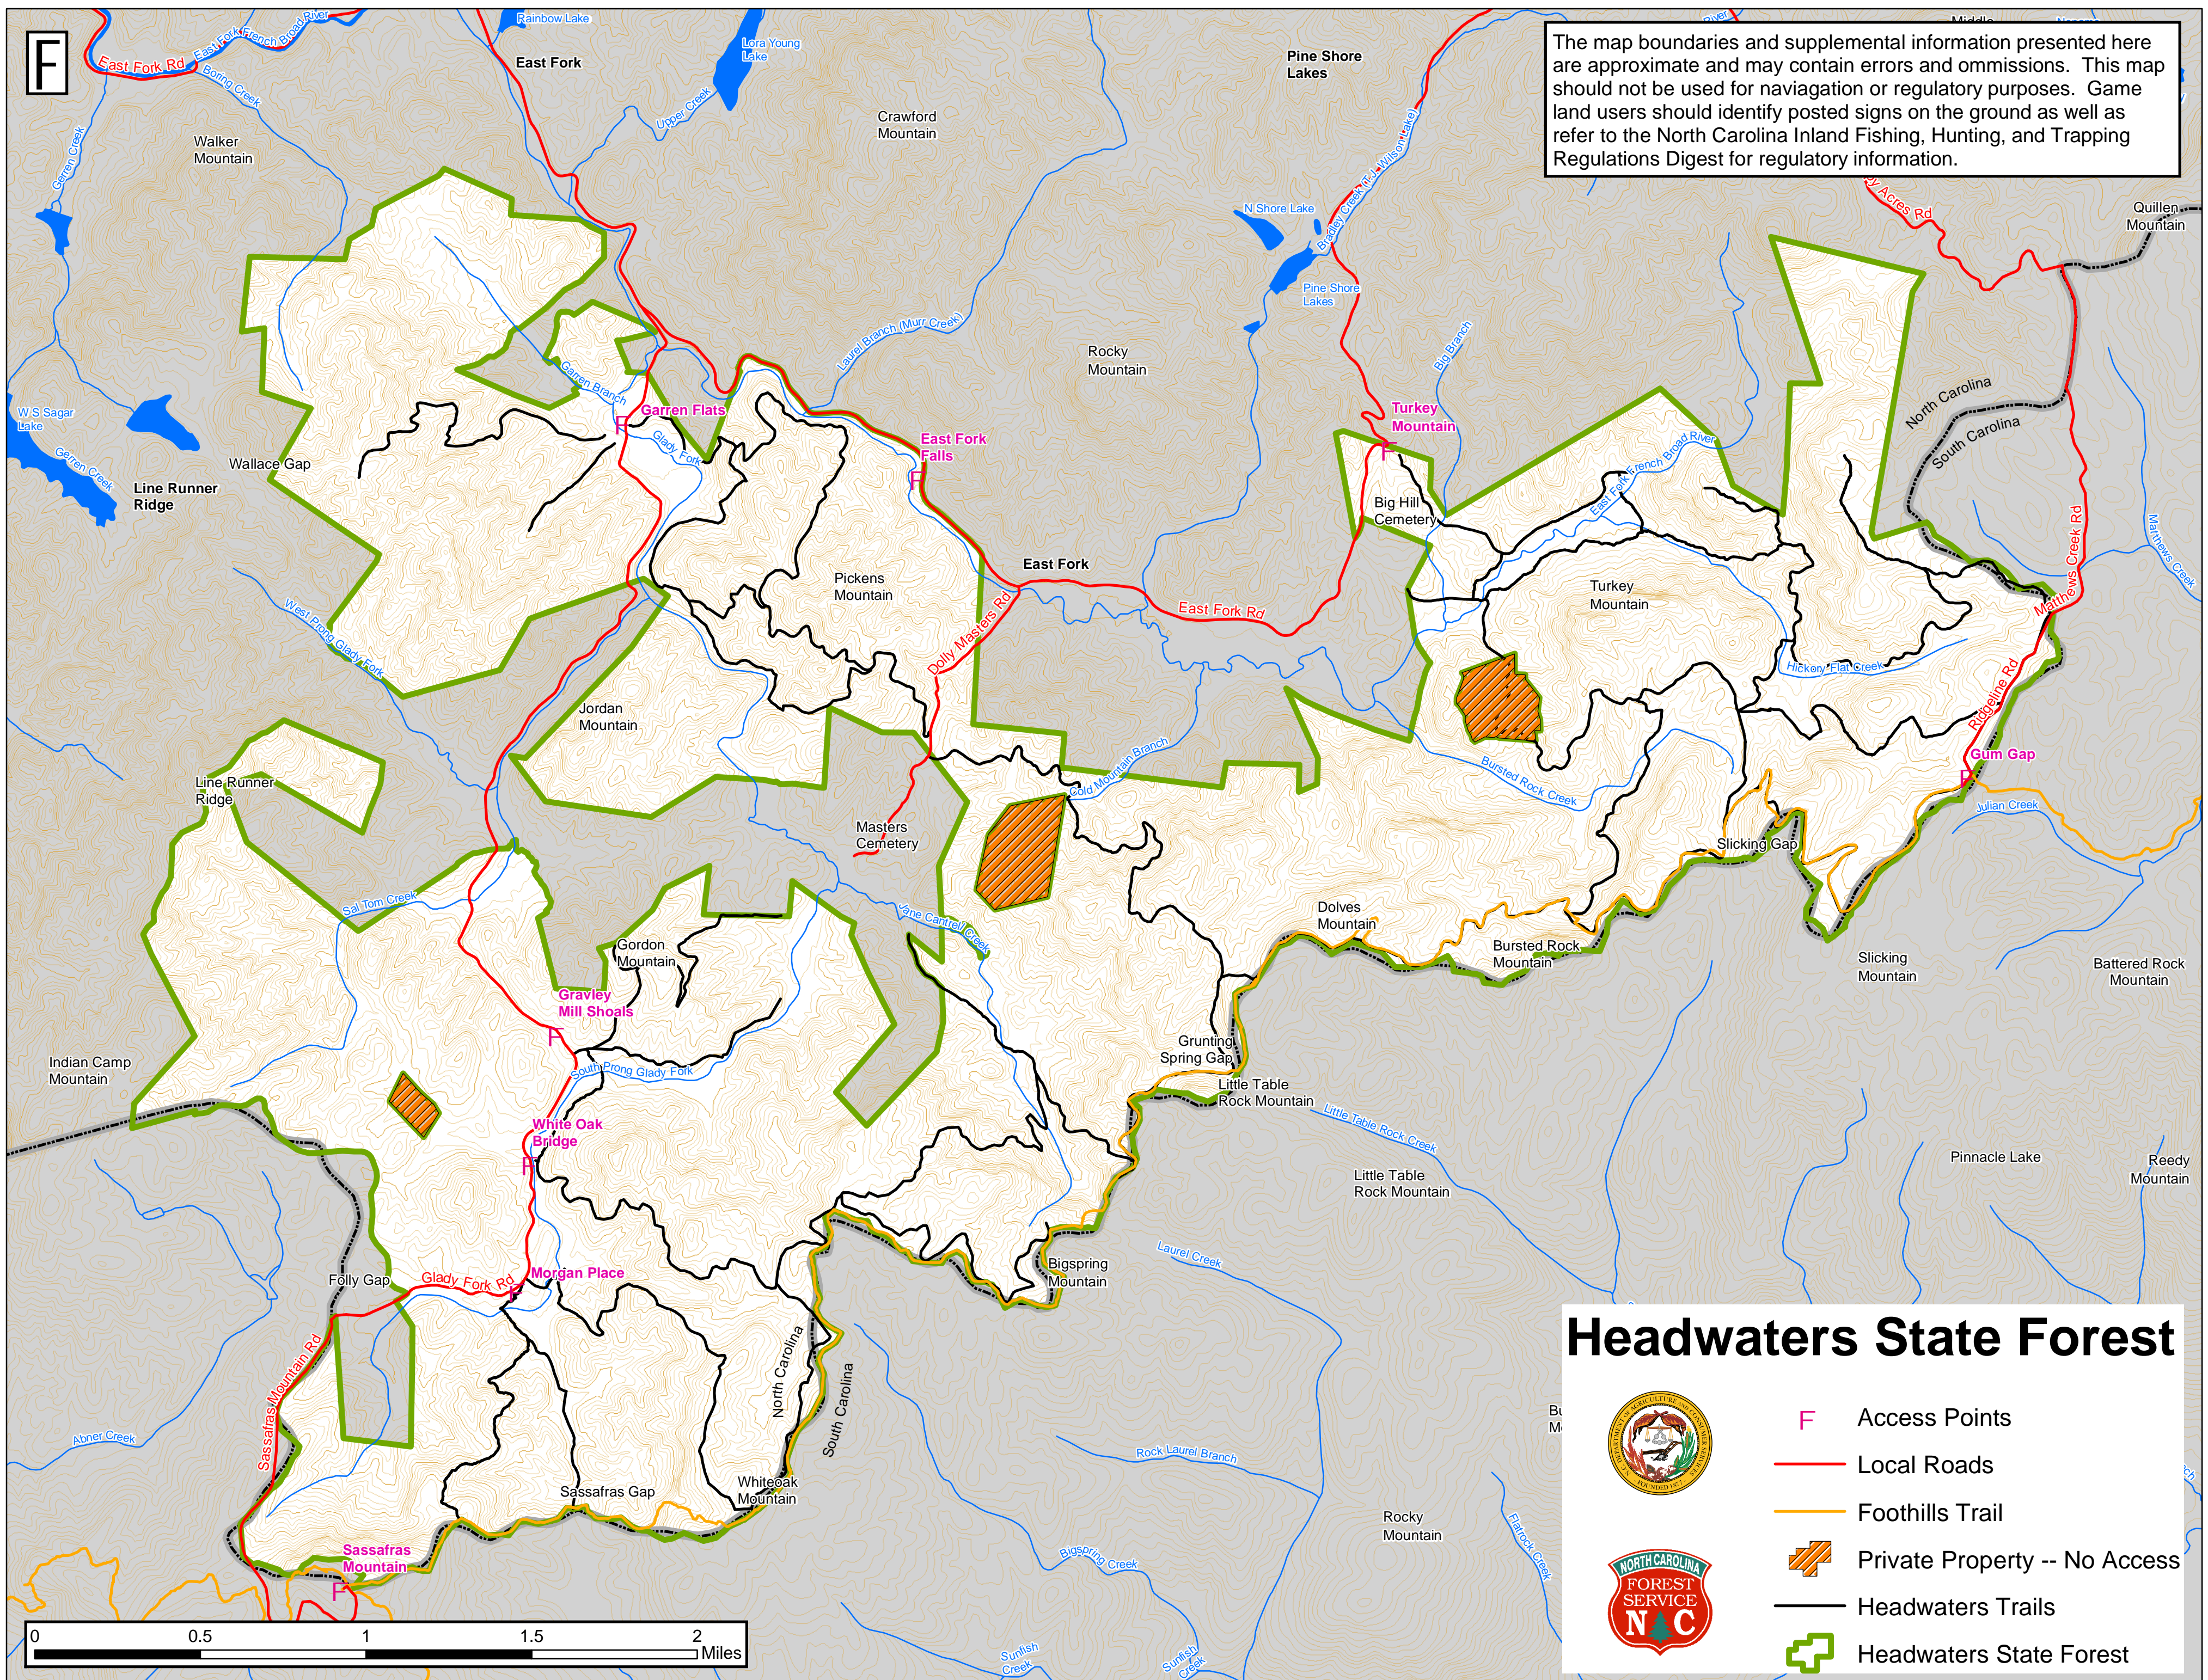

F

The map boundaries and supplemental information presented here are approximate and may contain errors and omissions. This map should not be used for navigation or regulatory purposes. Game land users should identify posted signs on the ground as well as refer to the North Carolina Inland Fishing, Hunting, and Trapping Regulations Digest for regulatory information.

Headwaters State Forest

-  Access Points
-  Local Roads
-  Foothills Trail
-  Private Property -- No Access
-  Headwaters Trails
-  Headwaters State Forest