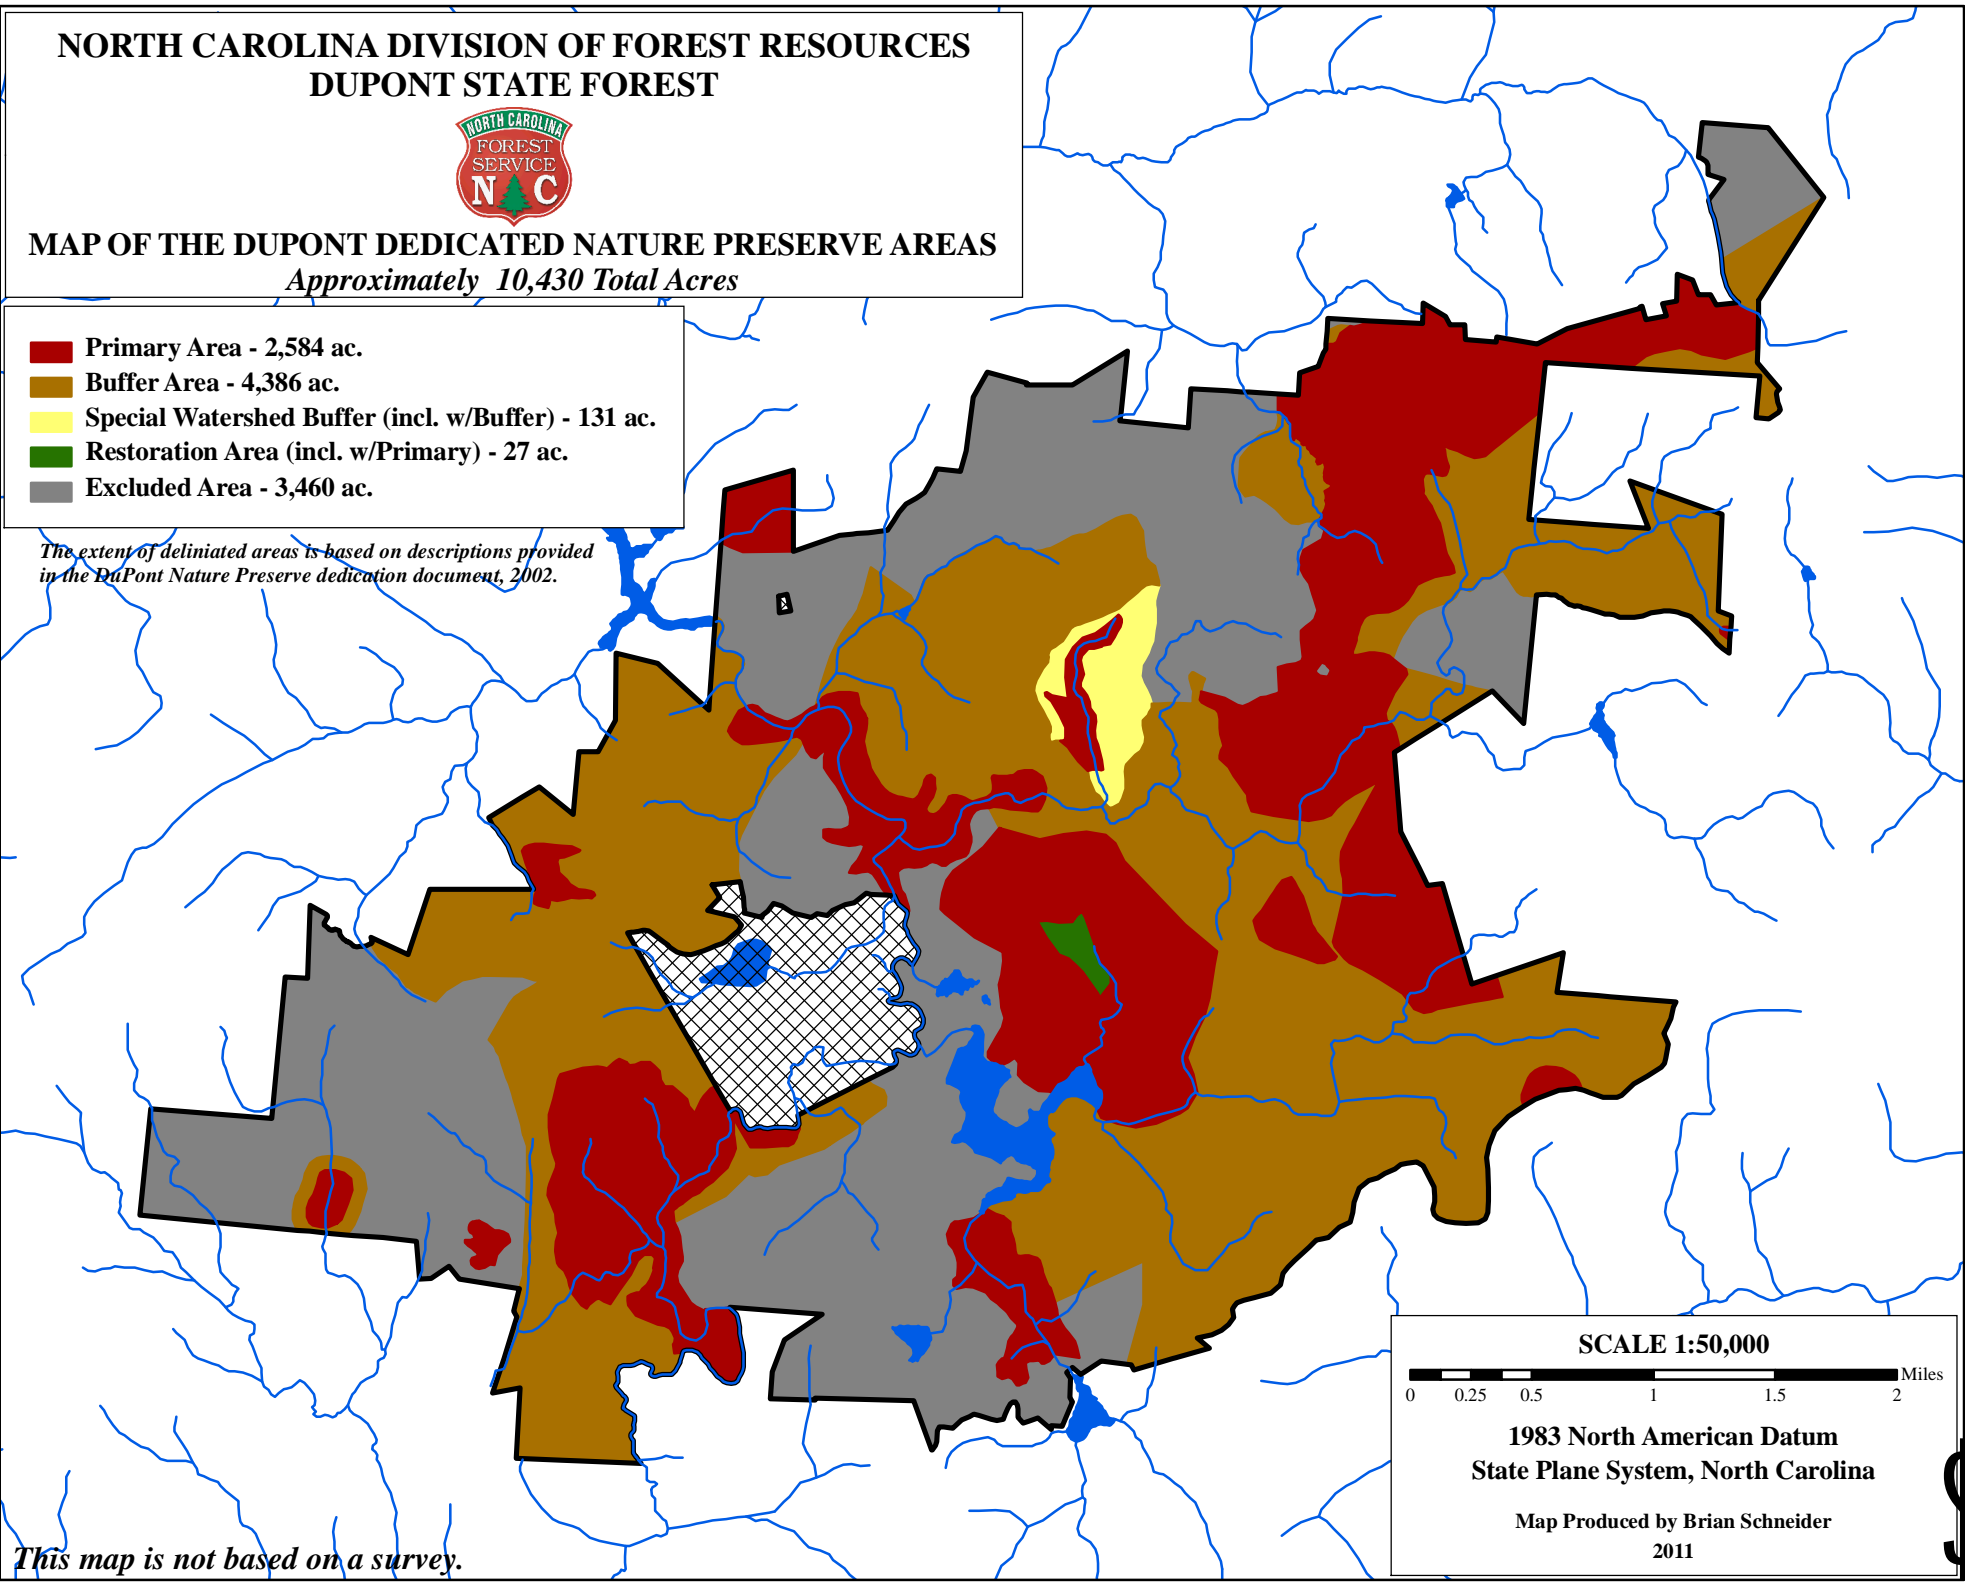

# NORTH CAROLINA DIVISION OF FOREST RESOURCES DUPONT STATE FOREST

## MAP OF THE DUPONT DEDICATED NATURE PRESERVE AREAS *Approximately 10,430 Total Acres*

- Primary Area - 2,584 ac.
- Buffer Area - 4,386 ac.
- Special Watershed Buffer (incl. w/Buffer) - 131 ac.
- Restoration Area (incl. w/Primary) - 27 ac.
- Excluded Area - 3,460 ac.

*The extent of delineated areas is based on descriptions provided in the Dupont Nature Preserve dedication document, 2002.*

SCALE 1:50,000

1983 North American Datum  
State Plane System, North Carolina

Map Produced by Brian Schneider  
2011

*This map is not based on a survey.*