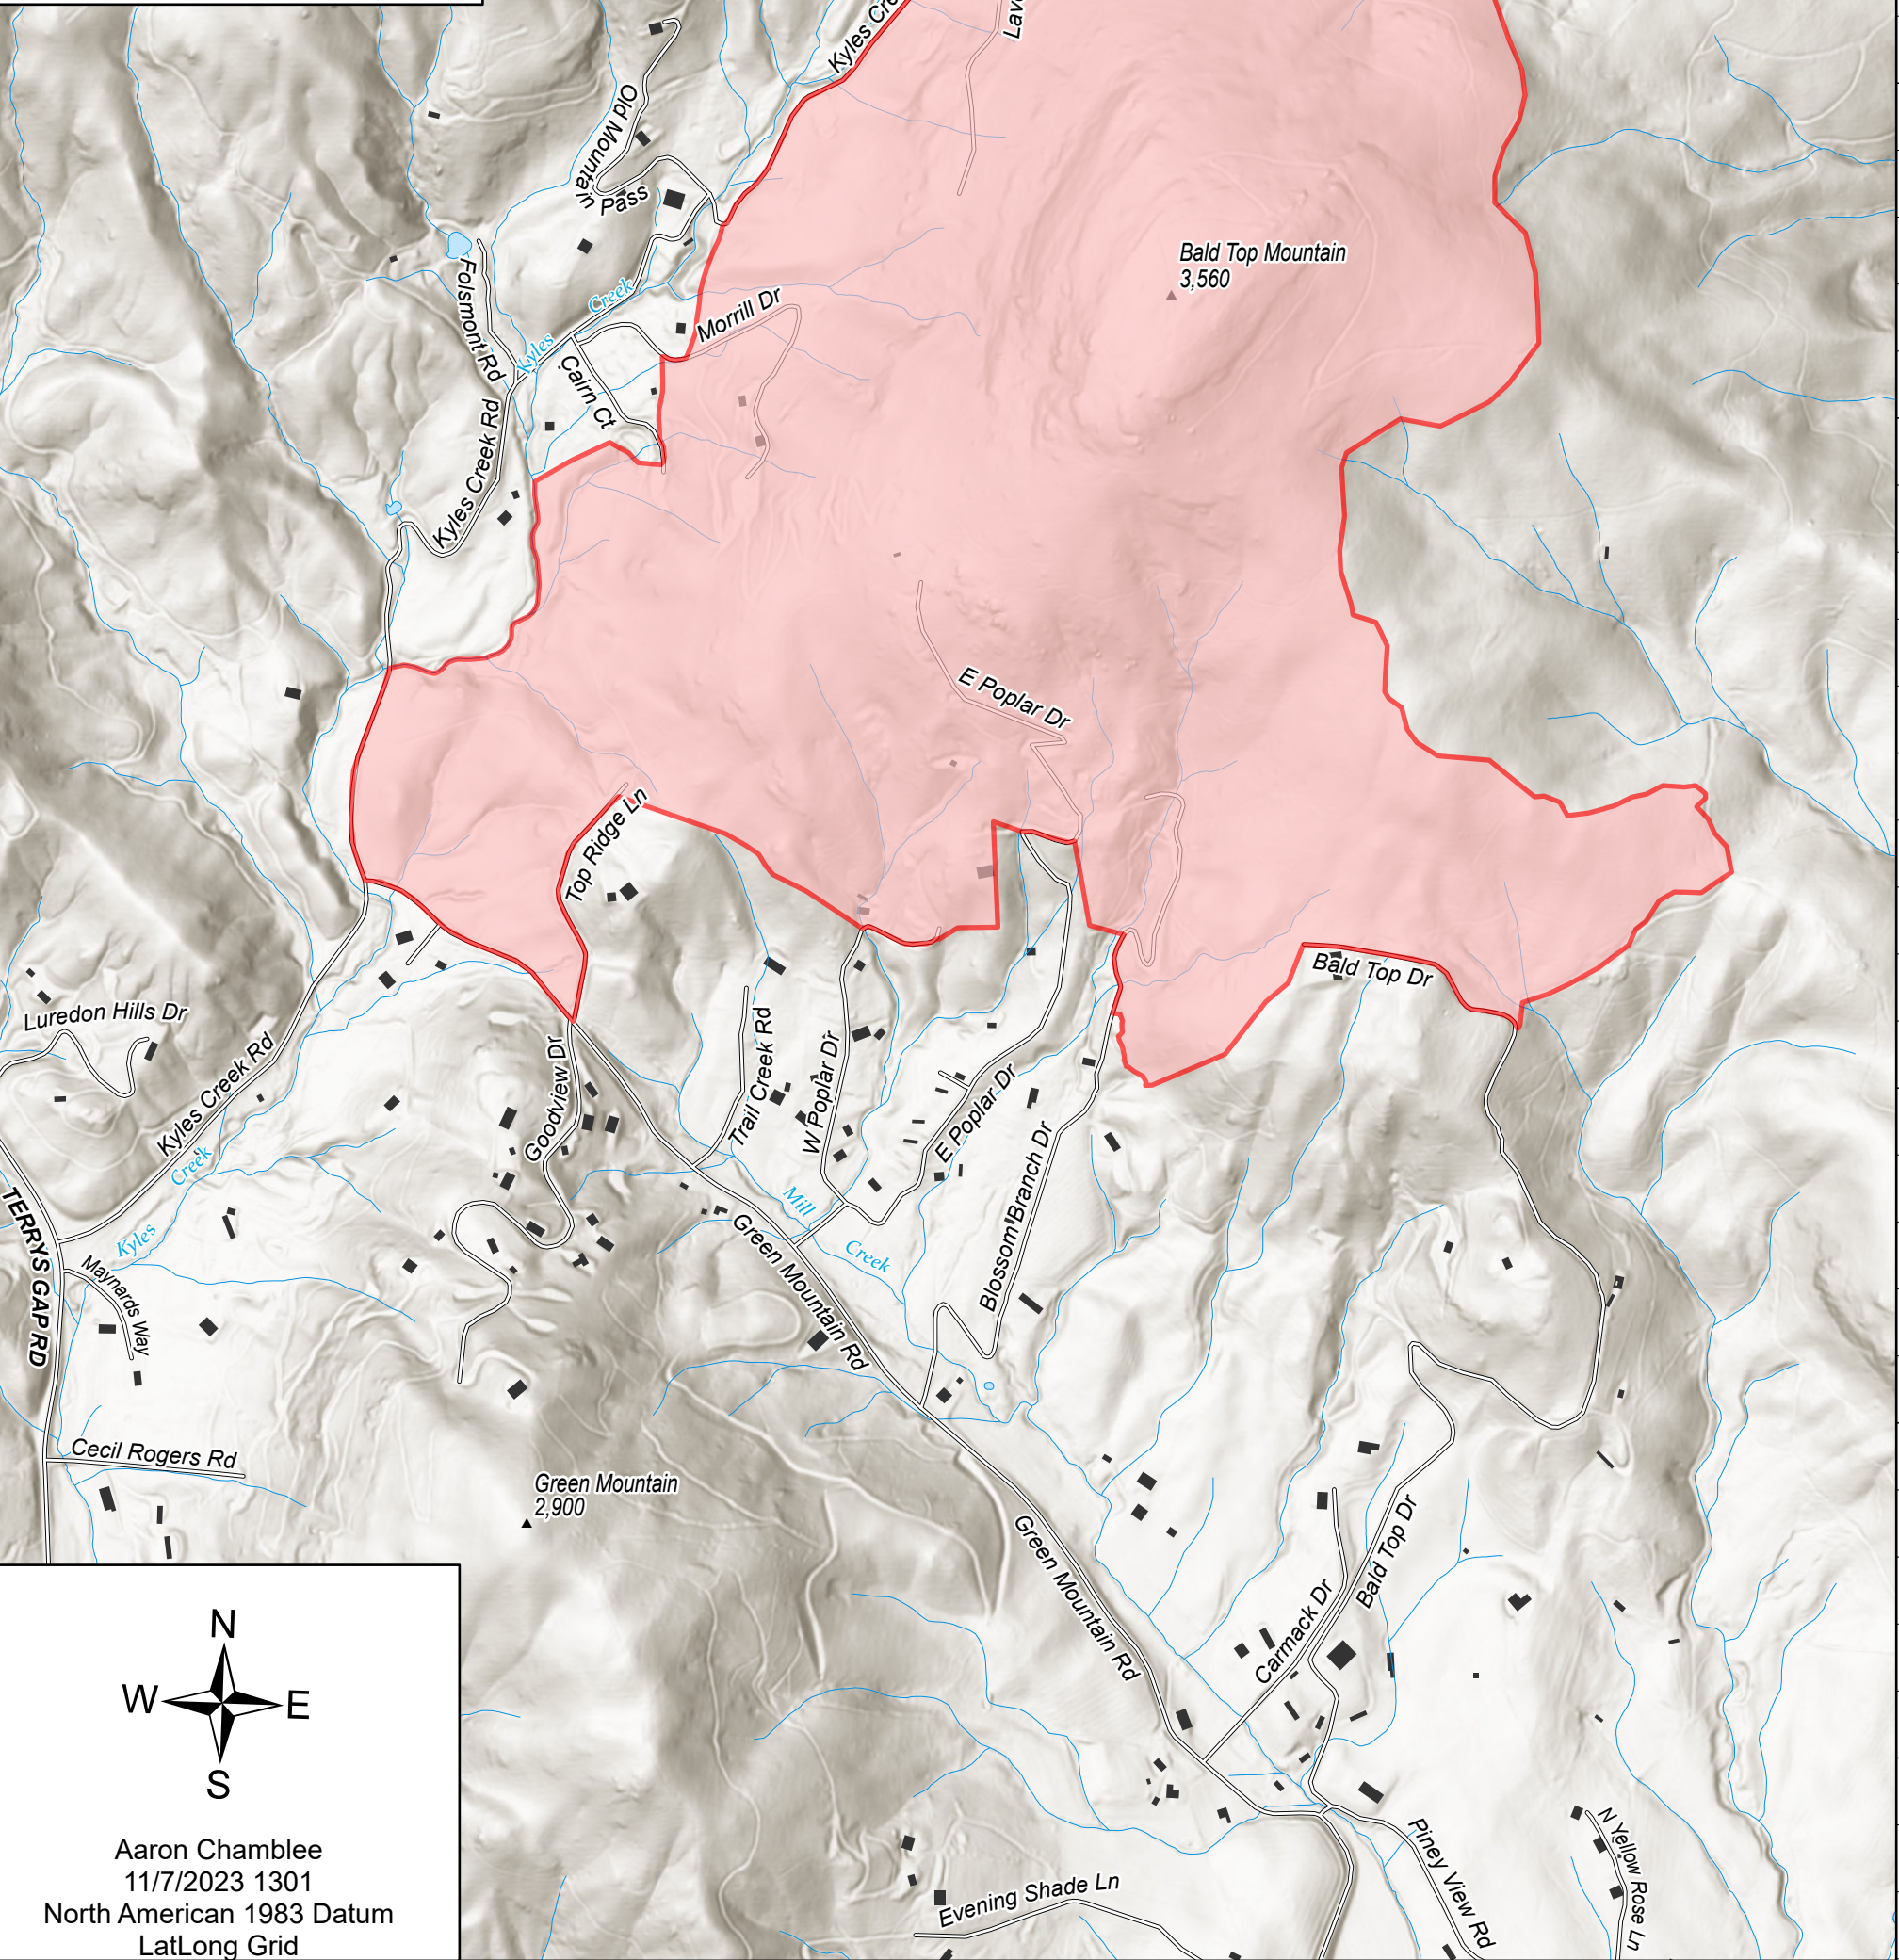

Public Information Map

Poplar Drive
NC-NCS-230039
11/7/23 Day

431 acres at 11/6/2023 @ 1100

Legend

- Wildfire Daily Fire Perimeter
- Lake / Pond
- Stream/River
- Structure

Aaron Chamblee
11/7/2023 1301
North American 1983 Datum
LatLong Grid