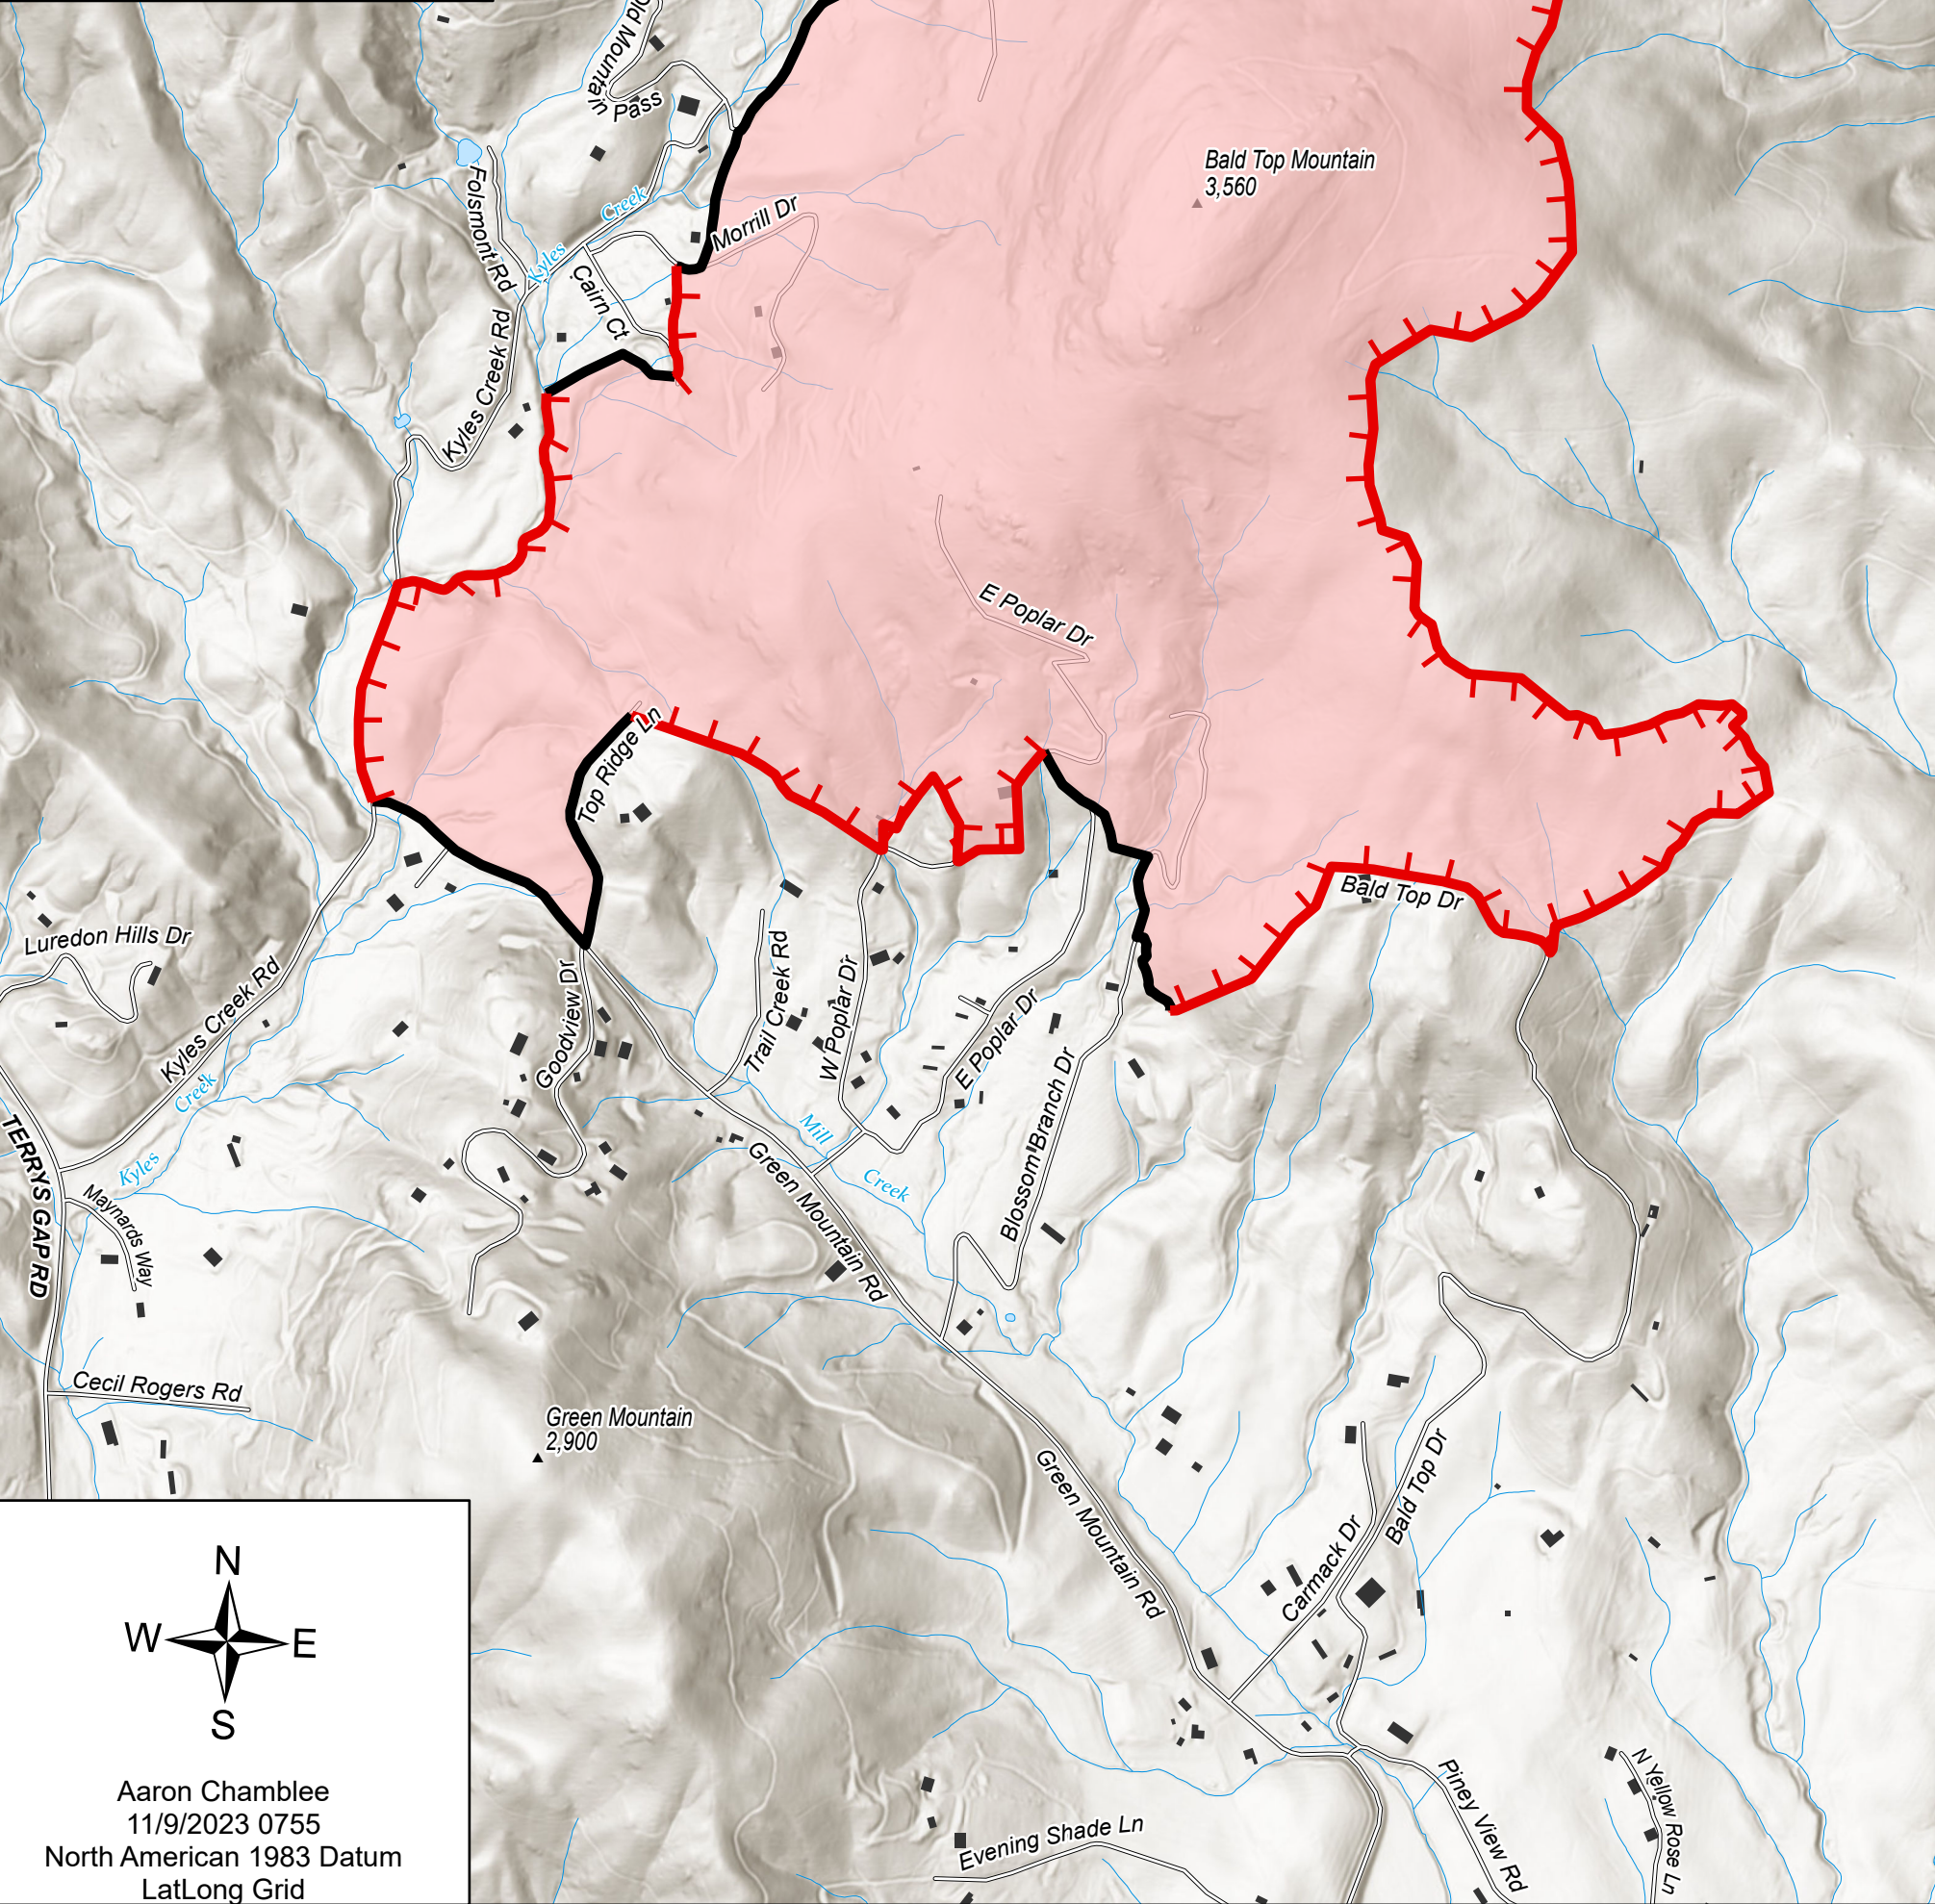

Public Information Map

Poplar Drive
NC-NCS-230039
11/9/23 Day

431 acres at 11/6/2023 @ 1100

Legend

- Contained
- - - Uncontained
- Wildfire Daily Fire Perimeter
- Lake / Pond
- Stream/River
- Structure

Aaron Chamblee
11/9/2023 0755
North American 1983 Datum
LatLong Grid