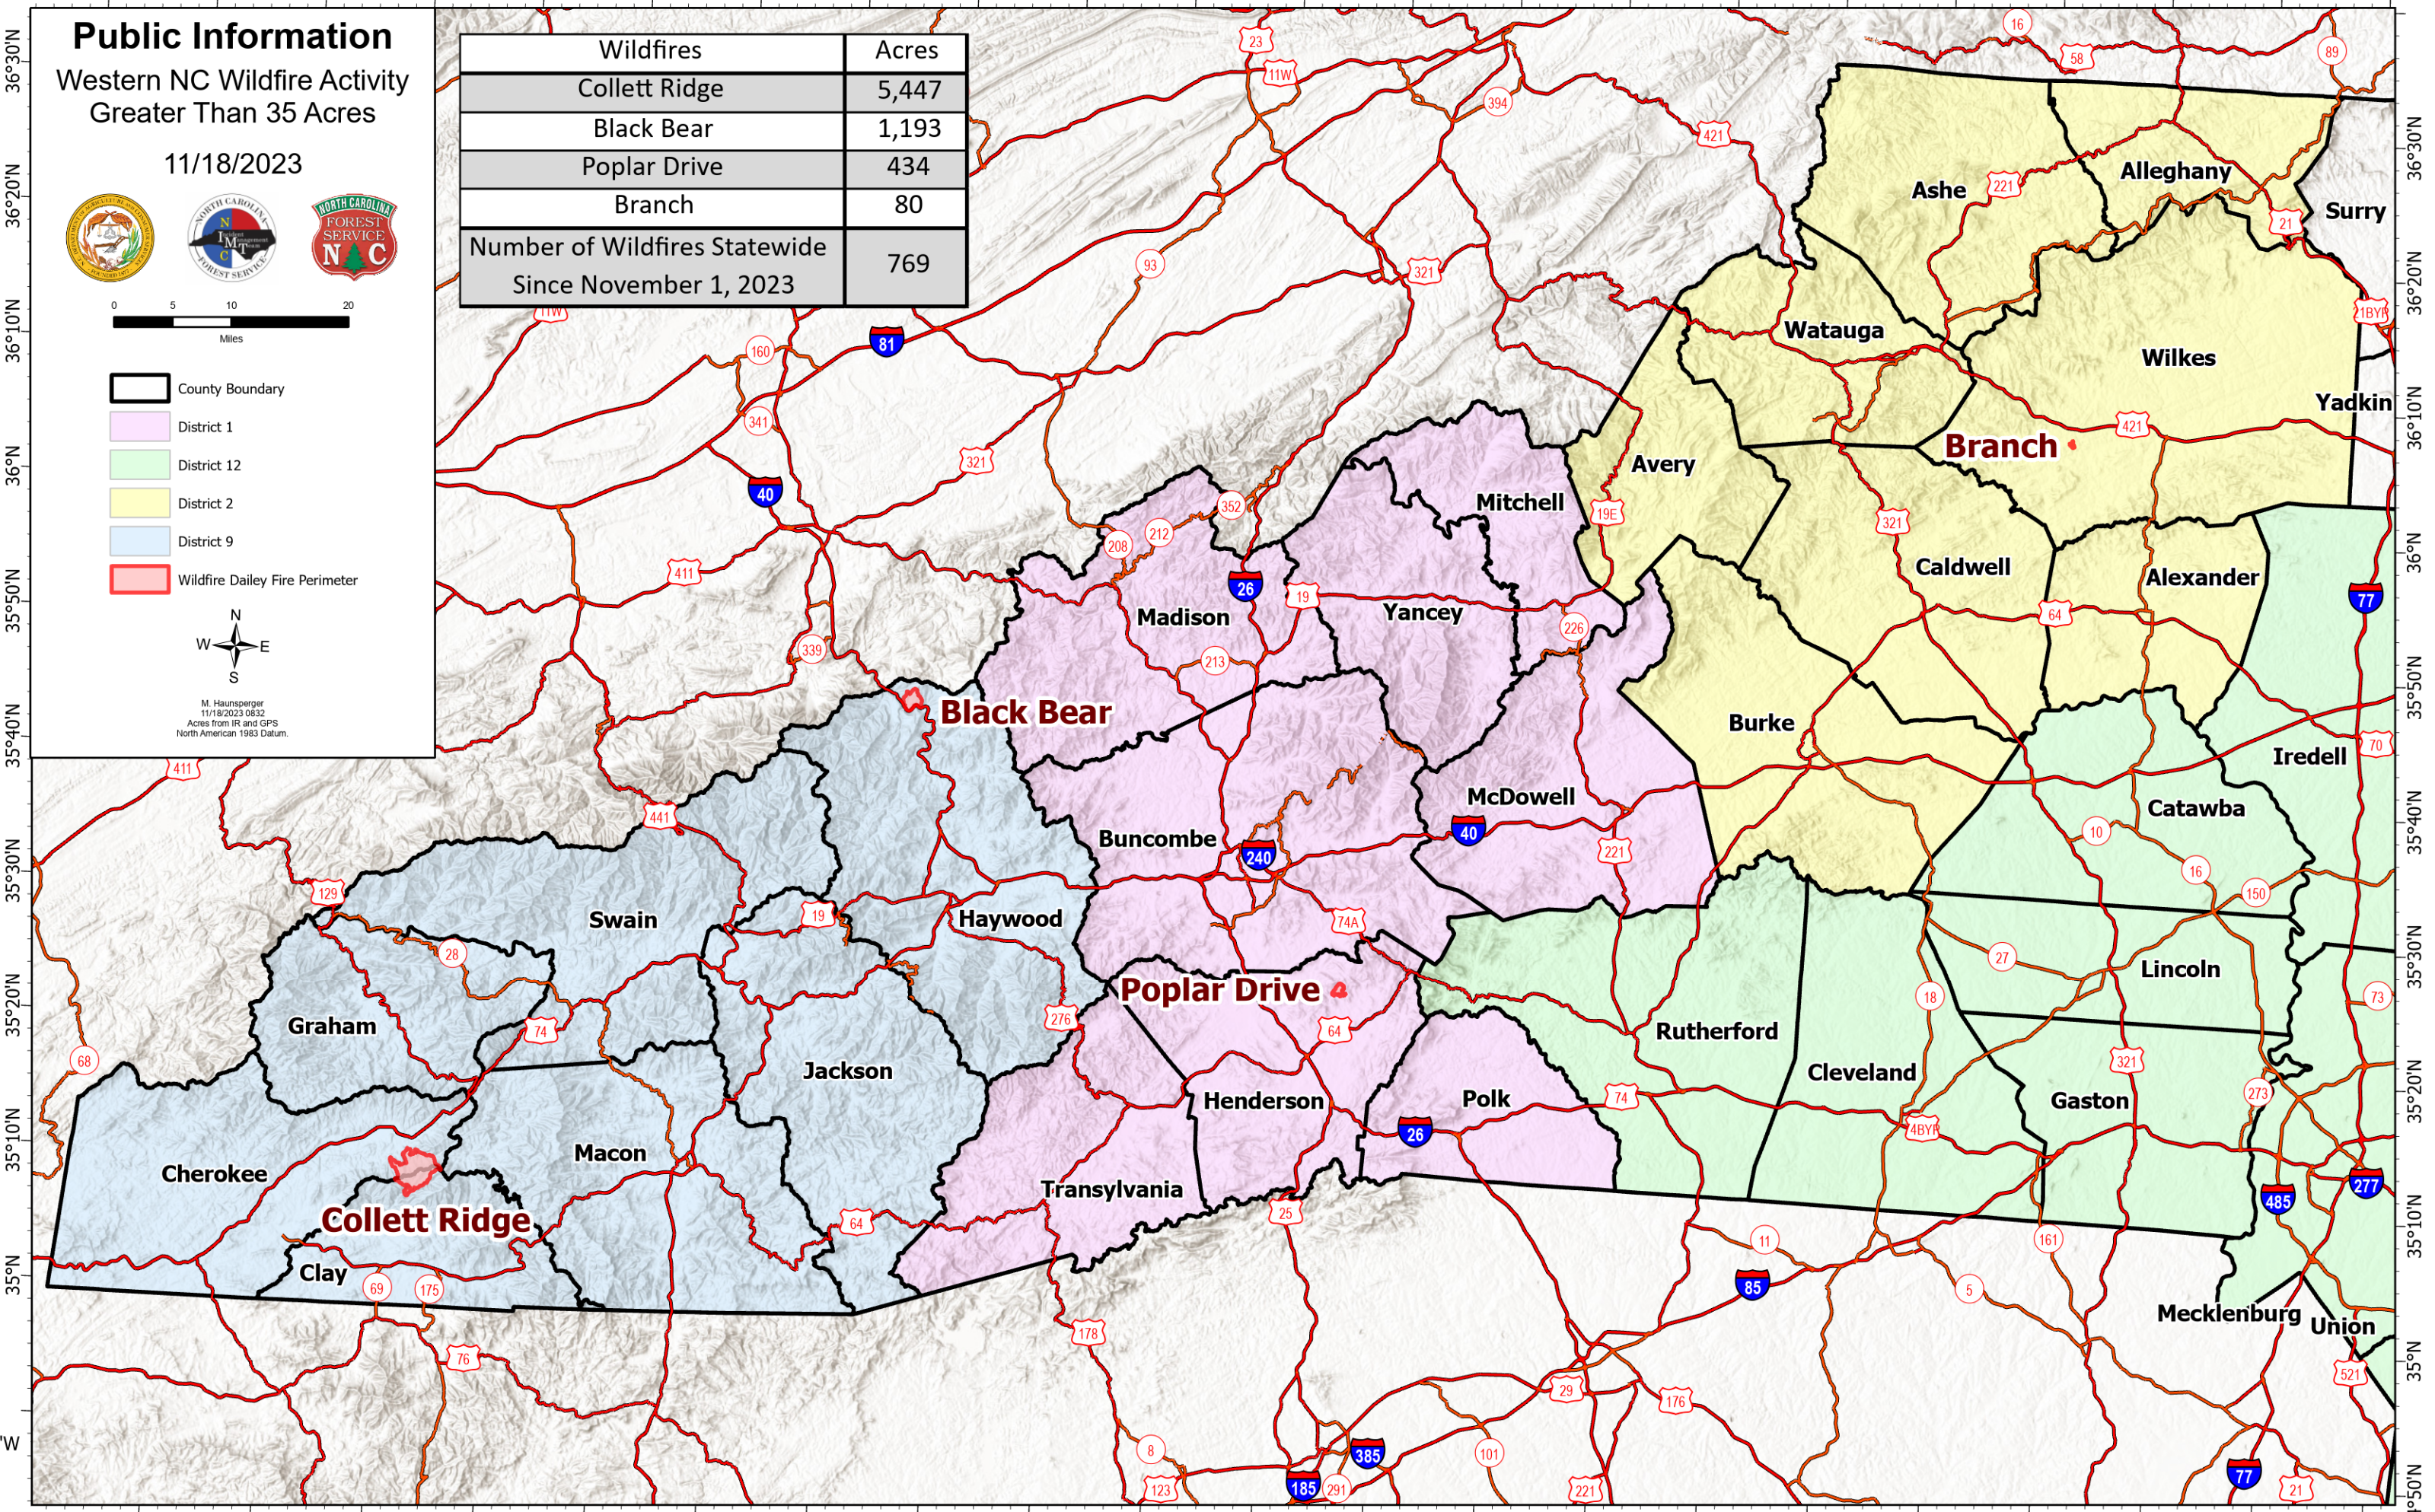

84°20'W 84°10'W 84°W 83°50'W 83°40'W 83°30'W 83°20'W 83°10'W 83°W 82°50'W 82°40'W 82°30'W 82°20'W 82°10'W 82°W 81°50'W 81°40'W 81°30'W 81°20'W 81°10'W 81°W 80°50'W

Public Information

Western NC Wildfire Activity
Greater Than 35 Acres

11/18/2023

- County Boundary
- District 1
- District 12
- District 2
- District 9
- Wildfire Daily Fire Perimeter

Wildfires	Acres
Collett Ridge	5,447
Black Bear	1,193
Poplar Drive	434
Branch	80
Number of Wildfires Statewide Since November 1, 2023	769

84°10'W 84°W 83°50'W 83°40'W 83°30'W 83°20'W 83°10'W 83°W 82°50'W 82°40'W 82°30'W 82°20'W 82°10'W 82°W 81°50'W 81°40'W 81°30'W 81°20'W 81°10'W 81°W 80°50'W