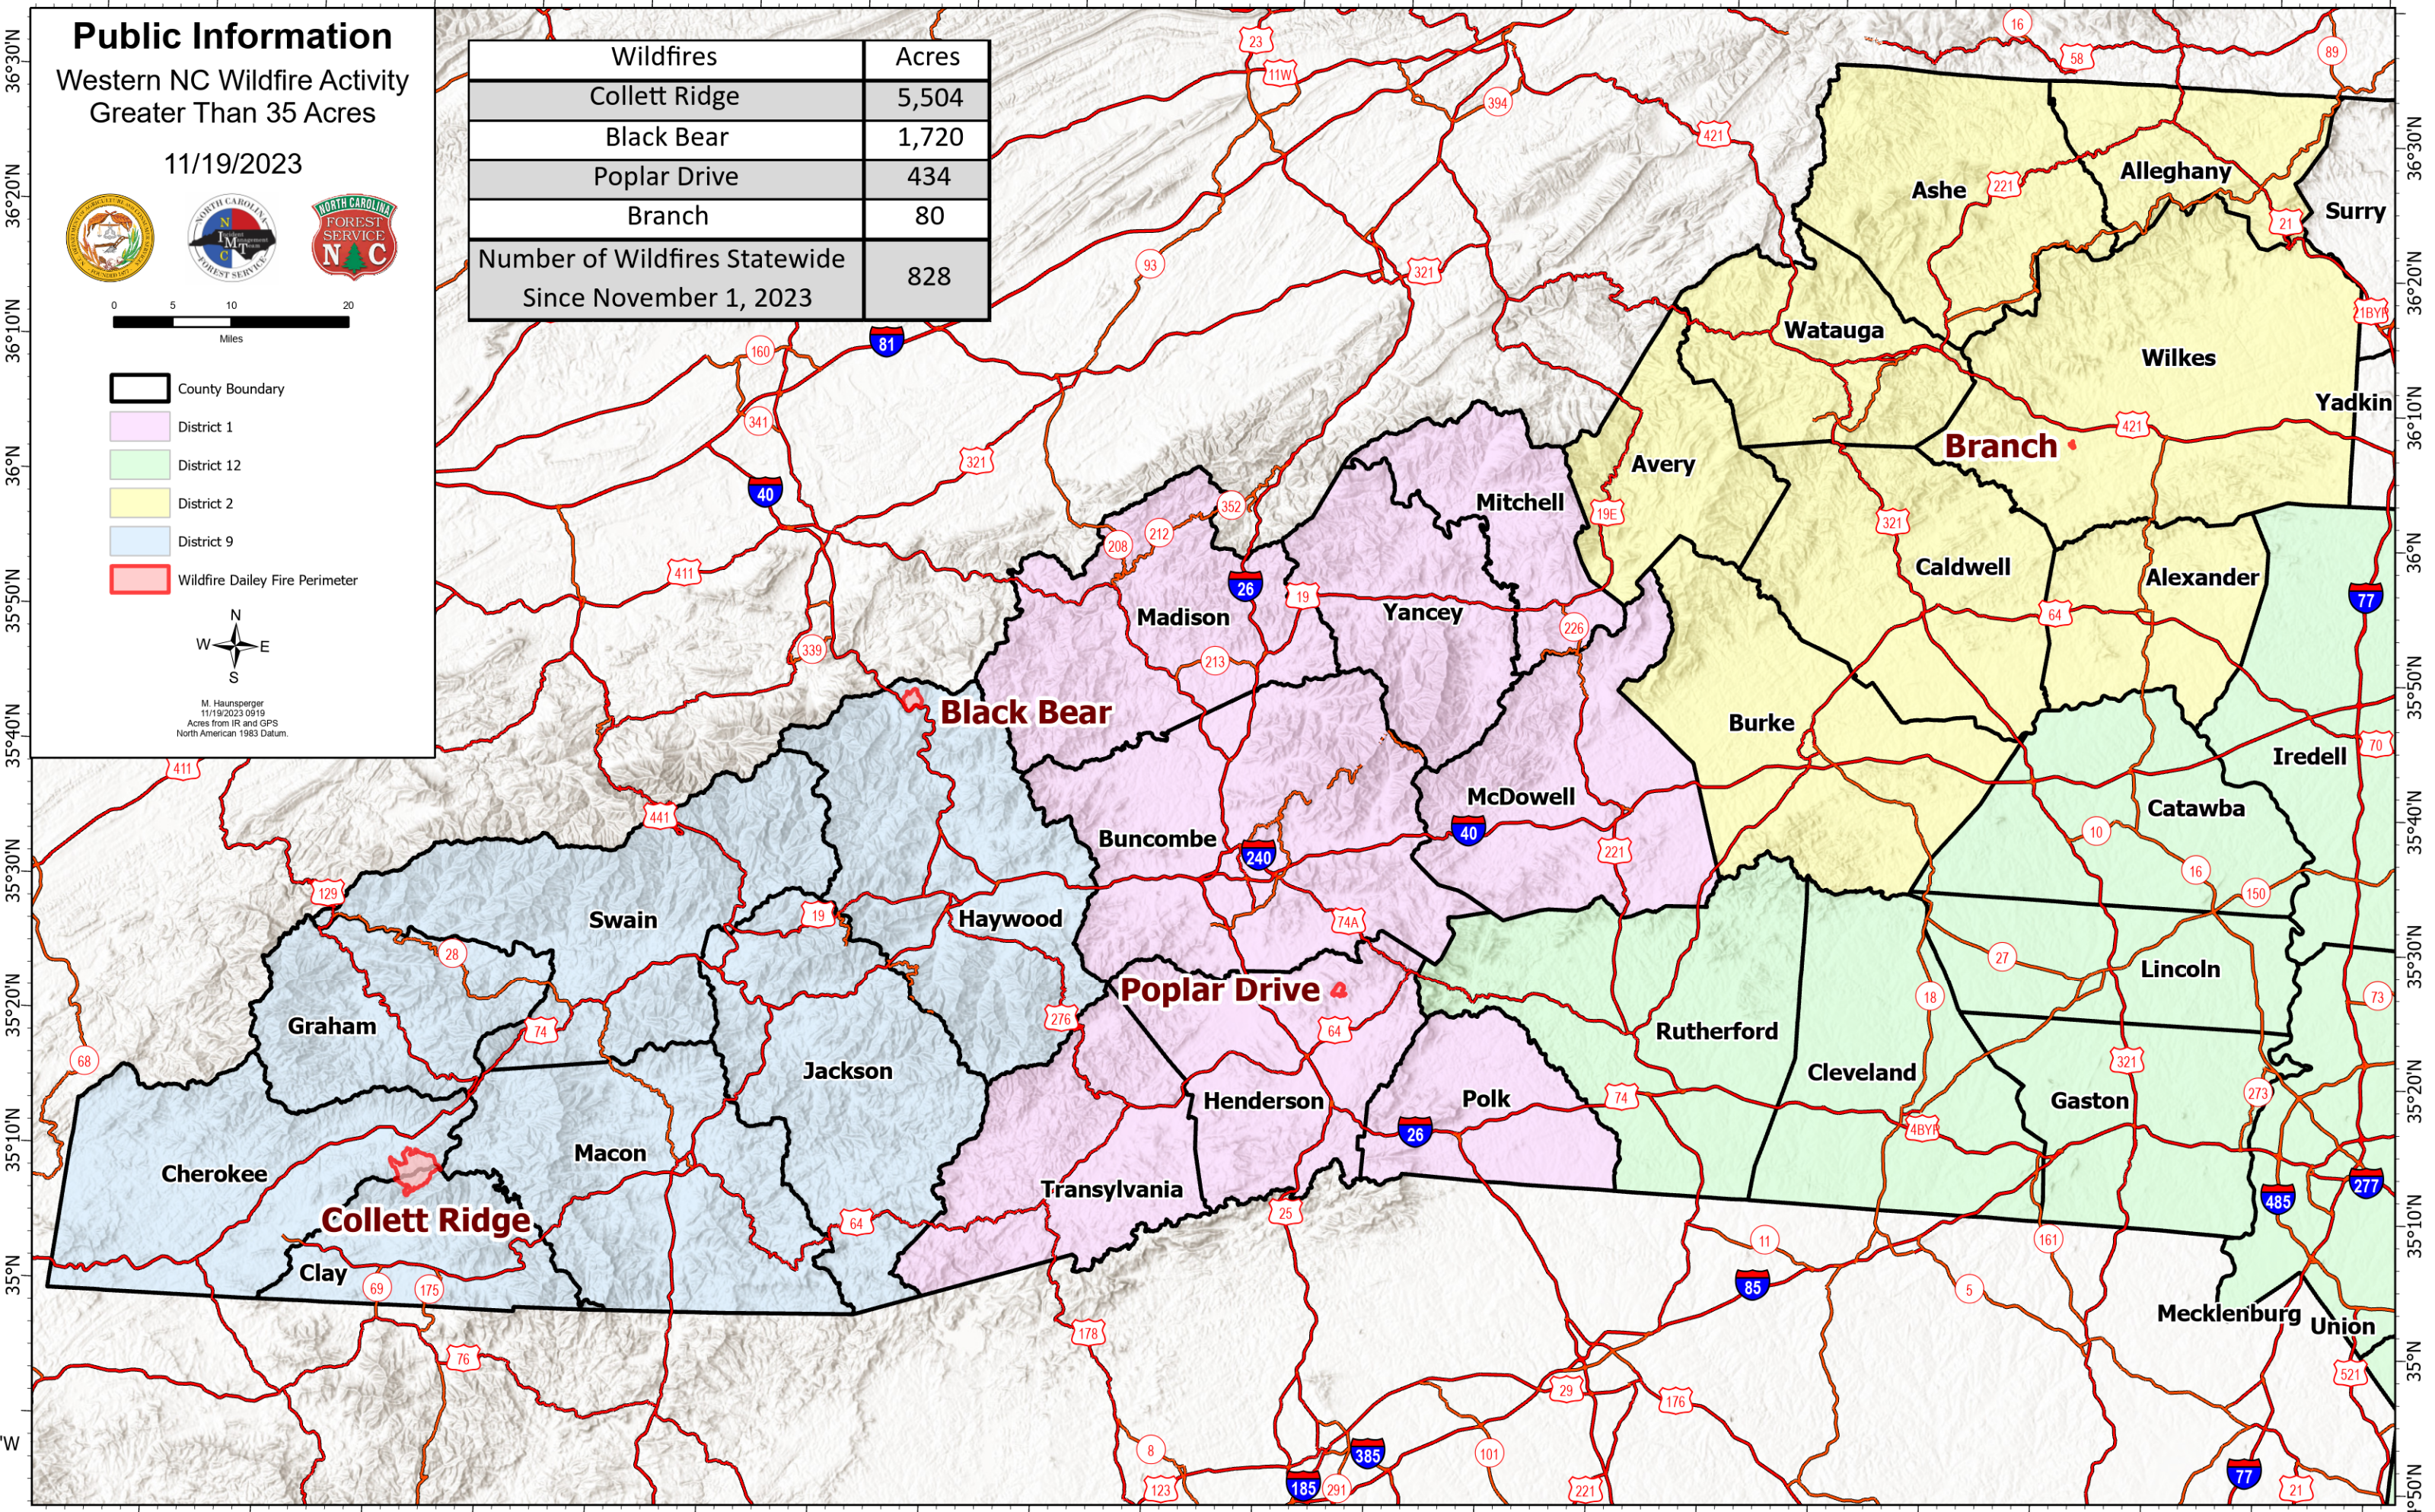

84°20'W 84°10'W 84°W 83°50'W 83°40'W 83°30'W 83°20'W 83°10'W 83°W 82°50'W 82°40'W 82°30'W 82°20'W 82°10'W 82°W 81°50'W 81°40'W 81°30'W 81°20'W 81°10'W 81°W 80°50'W

Public Information

Western NC Wildfire Activity
Greater Than 35 Acres

11/19/2023

- County Boundary
- District 1
- District 12
- District 2
- District 9
- Wildfire Daily Fire Perimeter

Wildfires	Acres
Collett Ridge	5,504
Black Bear	1,720
Poplar Drive	434
Branch	80
Number of Wildfires Statewide Since November 1, 2023	828

84°10'W 84°W 83°50'W 83°40'W 83°30'W 83°20'W 83°10'W 83°W 82°50'W 82°40'W 82°30'W 82°20'W 82°10'W 82°W 81°50'W 81°40'W 81°30'W 81°20'W 81°10'W 81°W 80°50'W